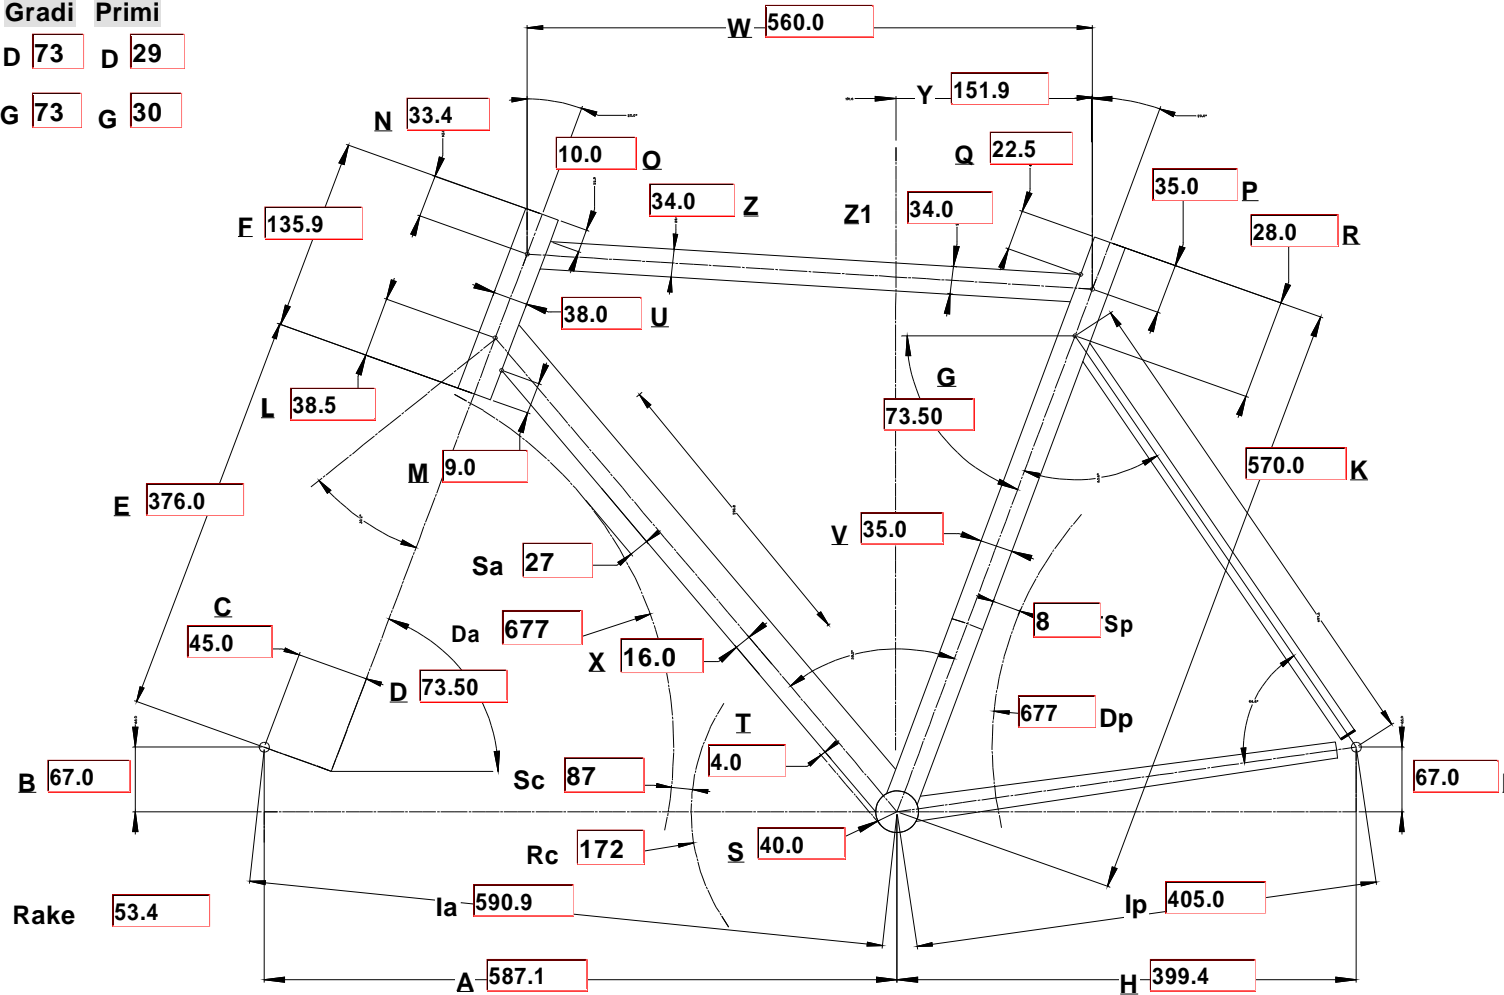

Note

Gradi Primi

D 73 D 29

G 73 G 30

c:\48-HYDRA\Duell Geo\Passion\Standaard 57 cm OSR

File name

QUIT

(ctrl F12) PRINT