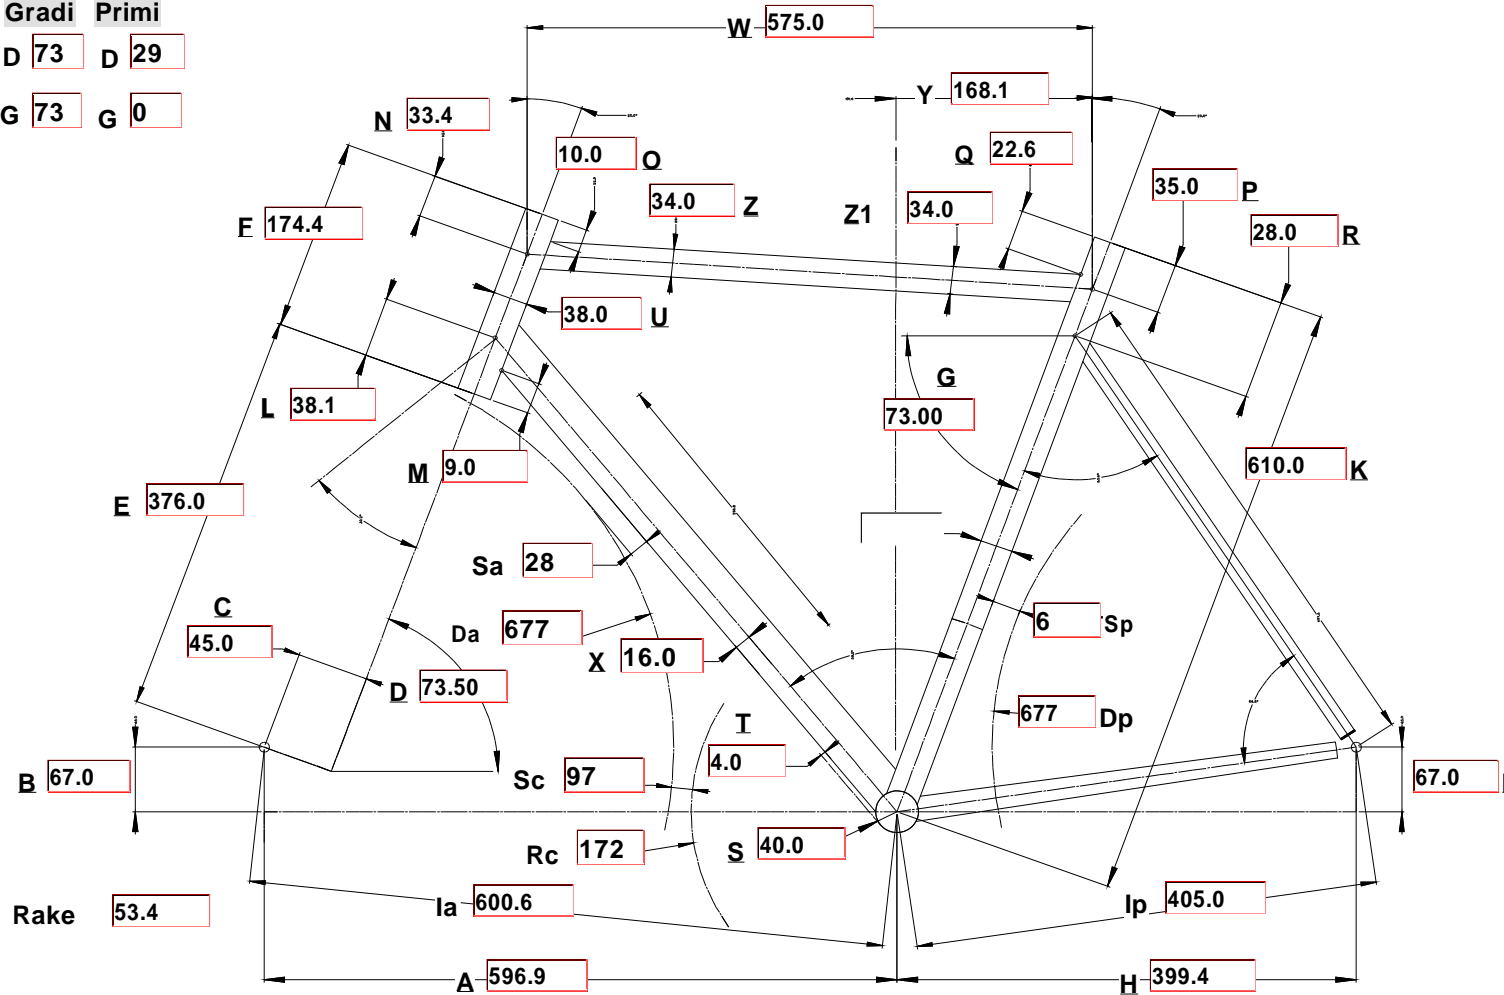

Note

Gradi Primi

D 73 D 29

G 73 G 0

c:\48-HYDRA\Duell Geo\Passion\Standaard 61 cm OSR

File name

QUIT

(ctrl F12) PRINT