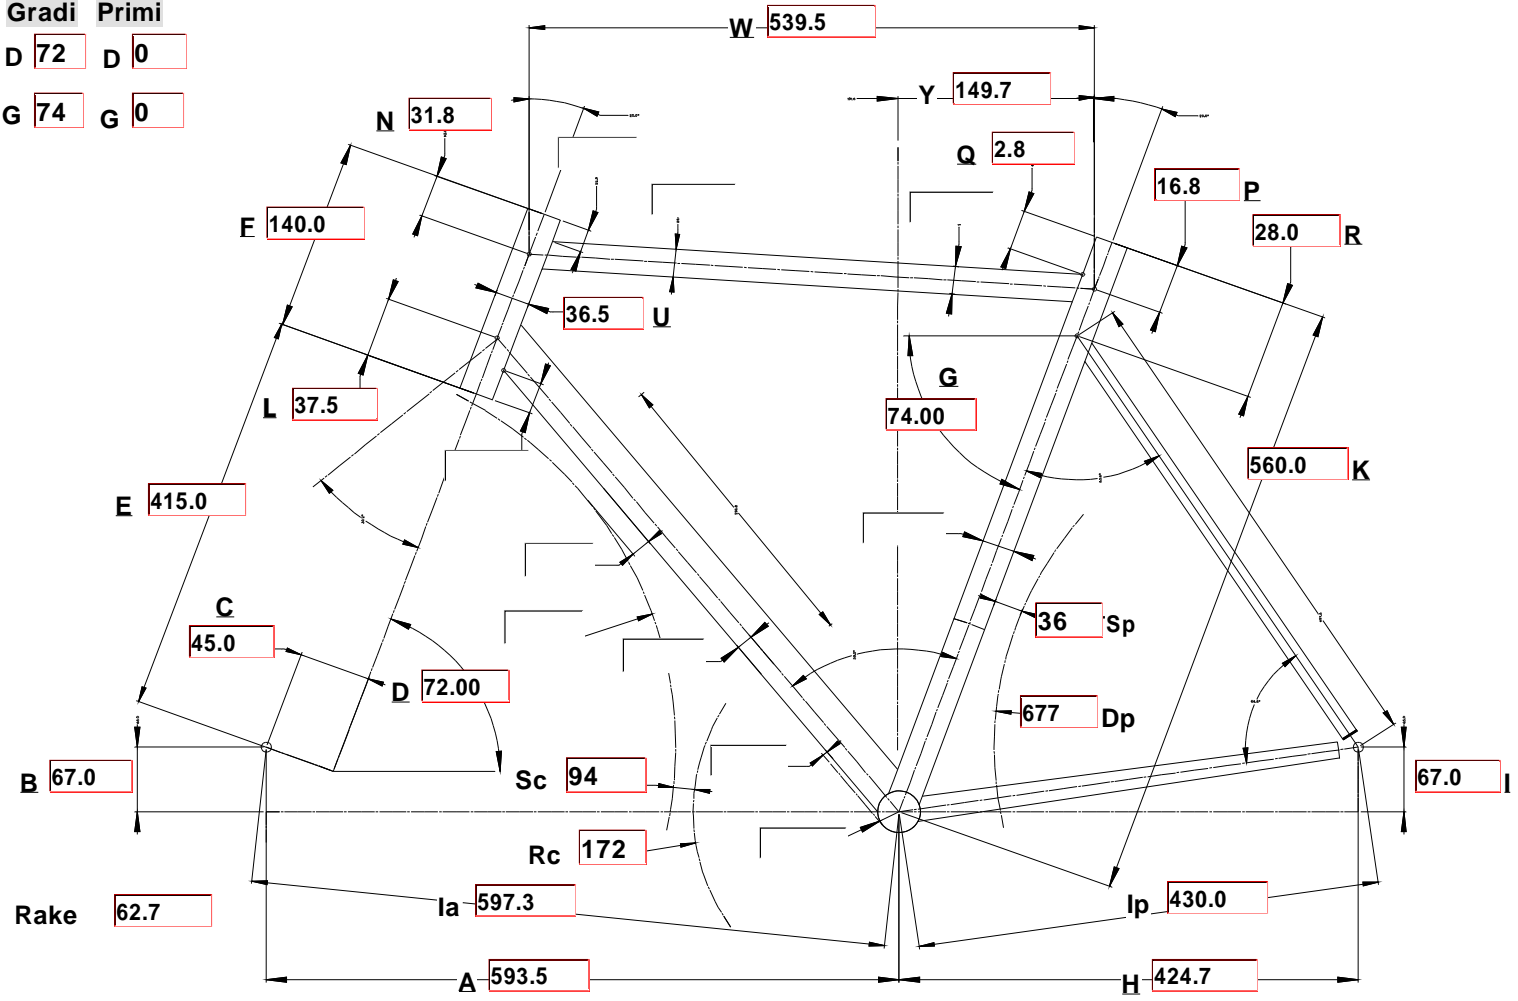

Note Roadmaster Lite Rohloff

Gradi Primi

D 72 D 0

G 74 G 0

c:\48-HYDRA\Duell Geo\Maatwerk\1770 Roadmaster Bike Motion

File name

QUIT

(ctrl F12) PRINT